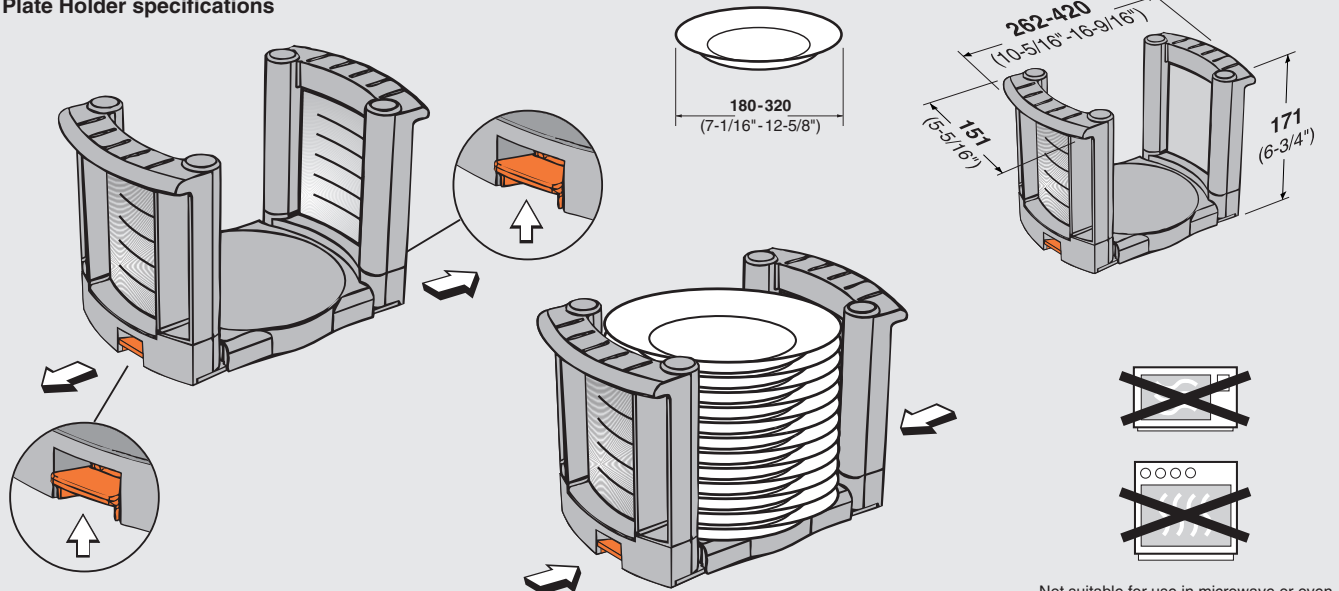

Plate Holder specifications

ZTH.0350 Plate Holder

Julius Blum, Inc.
7733 Old Plank Rd.
Stanley, NC 28164
toll free 800-438-6788
local 704-827-1345
fax 704-827-0799
internet www.blum.com

The ultimate hardware system

3040.03.01