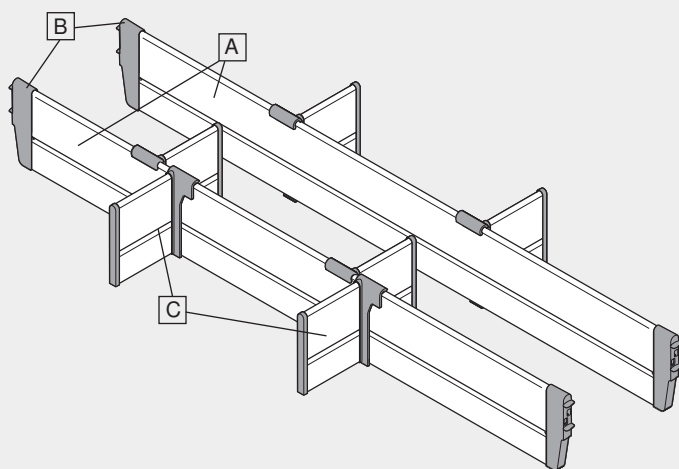

ORGA-LINE deep drawer for TANDEMBOX

Features

- Deep drawer organization made easy
- Applications include:
 - Pots / pans
 - Plastic containers
 - Food / provisions
- Cut to size cross dividers fit drawers for cabinets up to **1200mm (47")** wide
- Clip on lateral dividers
- Available in Gray (R906) or Nickel (Ni)
- Requires Double-wall BOXSIDE sold separately

Components

ORGA-LINE deep drawer kit for TANDEMBOX

Kit includes:

- [A]** 2 Cross dividers
- [B]** 4 Spring connectors
- [C]** 6 Lateral dividers

Gray (R906) or Nickel (Ni)

ORGA-LINE deep drawer kit for TANDEMBOX

ZFI.12BVA6

[A] Cross divider

1077, cut to size

W = inside cabinet width minus
320 (12-1/2") for Food/bottle drawer

W = inside cabinet width minus
91 (3-1/2") for other drawers

Gray (R906) or Nickel (Ni)

Z40H1077A

Double-wall BOXSIDE (right & left)

Runner length

450 (18")

Gray (R906)

Z37H418S.E

Stainless steel (Inox)

Z37H418I.E

500 (20")